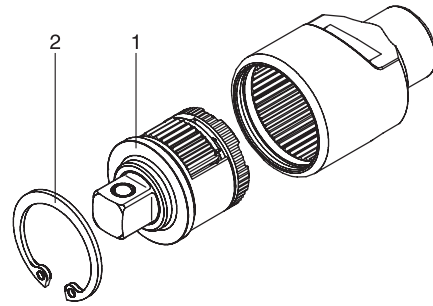

**SPARE PART SETS  
ERSATZTEILSÄTZE  
PIÈCES DE RECHANGE**

Spare Part Sets  
Ersatzteilsätze  
Pièces de rechange

- 1-1 Reversion Cam
- 1-2 Reversion Lever
- 2 Dog
- 3 Spring
- 4 Square Drive
- 5 Cover plate
- 6 Screw

- 1-1 Reversion Cam
- 1-2 Reversion Lever
- 2 Dog
- 3 Spring
- 4 Square Drive
- 5 Cover plate
- 6 Screw

	☑	Products	(g)	(pce.)
2749RK		2749N/P/J	30	1
2753RK	1/4"	2753N/P/J, 2753PS/PSKR, 2753P-160, 2774PS/JS, 2774N/P/J	30	1
2753BRK		2753NB/PB/JB	31	1
2749RK-3/8		2749PS-3/8, 2749N-3/8, 2749P-3/8, 2774PS-3/8, 2774JS-3/8	45	1
3749RK		3749S, 3749N	70	1
3749BRK	3/8"	3749SB	84	1
3753RK		3753N/P/J, 3753SM, 3753P-250, 3774N/P/J, 3774PS, 3774NL/PL/JL	84	1
3753BRK		3753NB/PB/JB, 3753SMB, 3774NB/PB/JB/JBL	76	1
3749SRK-1/2		3749S-1/2	120	1
3749SBRK-1/2		3749SB-1/2	120	1
4749RK	1/2"	4749N-250, 4749N-380, 4749J-380	130	1
4753RK		4753N/P/J, 4753P-410, 4774N/P/J, 4774P-450	130	1
4753BRK		4753NB/PB/JB, 4774NB/PB/JB	130	1
6749RK	3/4"	6749, 6749-1000	580	1
8749RK	1"	8749, 8749-1000	800	1

	☑	Products	(g)	(pce.)
4750RK	1/2"	4750N/P/J	130	1
4750BRK		4750NB/PB/JB	130	1

1 Head  
2 Retaining Ring

	□	Products	(g)	(pce.)
3752RK	3/8"	3752NJ, 3757, 3776N/P/J	84	1
4752RK	1/2"	4752NJ	140	1

1 Head  
2 Retaining Ring

- 1 Reversion Lever
- 2 Pin+Spring
- 3 Pawl (Large)
- 4 Pawl (Small)
- 5 Square Drive
- 6 Cover Plate
- 7 Screw

For 36 Tooth

	□	Products	(g)	(pce.)
2725RK-1	1/4"	2725Z, 2725Z-160, 2726Z, 2726Z-160	30	1
2725RK-3/8	3/8"	2725Z-3/8, 2725Z-3/8(L160), 2726Z-3/8, 2726Z-3/8(L160)	45	1
3725RK-1	3/8"	3725Z, 3725ZS, 3725Z-280, 3726Z, 3726ZS, 3726Z-280	50	1
4725RK-1	1/2"	4725Z	120	1