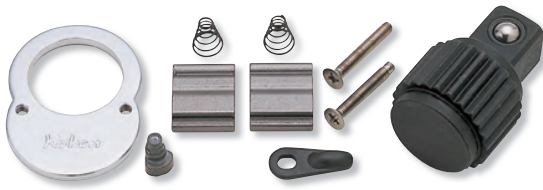

**SPARE PART SETS  
ERSATZTEILSÄTZE  
PIÈCES DE RECHANGE**

Spare Part Sets  
Ersatzteilsätze  
Pièces de rechange

- 1-1 Reversion Cam
- 1-2 Reversion Lever
- 2 Dog
- 3 Spring
- 4 Square Drive
- 5 Cover plate
- 6 Screw

- 1-1 Reversion Cam
- 1-2 Reversion Lever
- 2 Dog
- 3 Spring
- 4 Square Drive
- 5 Cover plate
- 6 Screw

	☑	Products	(g)	(pce.)
2749RK		2749N/P/J	30	1
2753RK	1/4"	2753N/P/J, 2753PS/PSKR, 2753P-160, 2774PS/JS, 2774N/P/J	30	1
2753BRK		2753NB/PB/JB	31	1
2749RK-3/8		2749PS-3/8, 2749N-3/8, 2749P-3/8, 2774PS-3/8, 2774JS-3/8	45	1
3749RK		3749S, 3749N	70	1
3749BRK	3/8"	3749SB	84	1
3753RK		3753N/P/J, 3753SM, 3753P-250, 3774N/P/J, 3774PS, 3774NL/PL/JL	84	1
3753BRK		3753NB/PB/JB, 3753SMB, 3774NB/PB/JB/JBL	76	1
3749SRK-1/2		3749S-1/2	120	1
3749SBRK-1/2		3749SB-1/2	120	1
4749RK	1/2"	4749N-250, 4749N-380, 4749J-380	130	1
4753RK		4753N/P/J, 4753P-410, 4774N/P/J, 4774P-450	130	1
4753BRK		4753NB/PB/JB, 4774NB/PB/JB	130	1
6749RK	3/4"	6749, 6749-1000	580	1
8749RK	1"	8749, 8749-1000	800	1

	□	Products	(g)	(pce.)
2755RK	1/4"	2755	40	1
3755RK	3/8"	3755	98	1
4755RK	1/2"	4755	137	1
6755RK	3/4"	6755	550	1

1 Head  
2 Ring  
3 Retaining Ring

	□	Products	(g)	(pce.)
6752RK	3/4"	6752	600	1

1 Spring  
2 Square Drive  
3 Pin  
4 Retaining Ring

- 1 Reversion Lever
- 2 Pin+Spring
- 3 Pawl (Large)
- 4 Pawl (Small)
- 5 Square Drive
- 6 Cover Plate
- 7 Screw

For 36 Tooth

	□	Products	(g)	(pce.)
2725RK-1	1/4"	2725Z, 2725Z-160, 2726Z, 2726Z-160	30	1
2725RK-3/8	3/8"	2725Z-3/8, 2725Z-3/8(L160), 2726Z-3/8, 2726Z-3/8(L160)	45	1
3725RK-1	3/8"	3725Z, 3725ZS, 3725Z-280, 3726Z, 3726ZS, 3726Z-280	50	1
4725RK-1	1/2"	4725Z	120	1