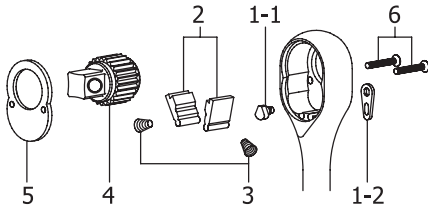

**SPARE PART SETS  
ERSATZTEILSÄTZE  
PIÈCES DE RECHANGE**

Spare Part Sets  
Ersatzteilsätze  
Pièces de rechange

- 1-1 Reversion Cam
- 1-2 Reversion Lever
- 2 Dog
- 3 Spring
- 4 Square Drive
- 5 Cover plate
- 6 Screw

- 1-1 Reversion Cam
- 1-2 Reversion Lever
- 2 Dog
- 3 Spring
- 4 Square Drive
- 5 Cover plate
- 6 Screw

	☑	Products	(g)	(pce.)
2749RK		2749N/P/J	30	1
2753RK	1/4"	2753N/P/J, 2753PS/PSKR, 2753P-160, 2774PS/JS, 2774N/P/J	30	1
2753BRK		2753NB/PB/JB	31	1
2749RK-3/8		2749PS-3/8, 2749N-3/8, 2749P-3/8, 2774PS-3/8, 2774JS-3/8	45	1
3749RK		3749S, 3749N	70	1
3749BRK	3/8"	3749SB	84	1
3753RK		3753N/P/J, 3753SM, 3753P-250, 3774N/P/J, 3774PS, 3774NL/PL/JL	84	1
3753BRK		3753NB/PB/JB, 3753SMB, 3774NB/PB/JB/JBL	76	1
3749SRK-1/2		3749S-1/2	120	1
3749SBRK-1/2		3749SB-1/2	120	1
4749RK	1/2"	4749N-250, 4749N-380, 4749J-380	130	1
4753RK		4753N/P/J, 4753P-410, 4774N/P/J, 4774P-450	130	1
4753BRK		4753NB/PB/JB, 4774NB/PB/JB	130	1
6749RK	3/4"	6749, 6749-1000	580	1
8749RK	1"	8749, 8749-1000	800	1

- 1 Reversion Lever
- 2 Pin+Spring
- 3 Pawl (Large)
- 4 Pawl (Small)
- 5 Square Drive
- 6 Cover Plate
- 7 Screw

For 36 Tooth

	□	Products	(g)	(pce.)
2725RK-1	1/4"	2725Z, 2725Z-160, 2726Z, 2726Z-160	30	1
2725RK-3/8	3/8"	2725Z-3/8, 2725Z-3/8(L160), 2726Z-3/8, 2726Z-3/8(L160)	45	1
3725RK-1	3/8"	3725Z, 3725ZS, 3725Z-280, 3726Z, 3726ZS, 3726Z-280	50	1
4725RK-1	1/2"	4725Z	120	1

168T (IP)	H (mm)	L (mm)	(g)	(pce.)
6IP(40)	40	110	20	1
8IP(40)	40	110	20	1
10IP(40)	40	110	22	1

SPARE PART

- 1 Pin
- 2 Coil Spring
- 3 Ball
- 4 Square Drive

	□	Products	(g)	(pce.)
2768RK	1/4"	2768N/P/J	40	1