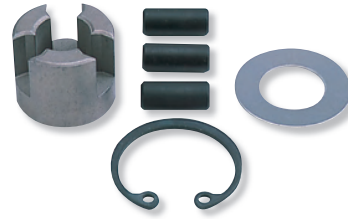

168T (IP)	H (mm)	L (mm)	(g)	(pce.)
6IP(40)	40	110	20	1
8IP(40)	40	110	20	1
10IP(40)	40	110	22	1

SPARE PART

- 1 Pin
- 2 Coil Spring
- 3 Ball
- 4 Square Drive

	□	Products	(g)	(pce.)
2768RK	1/4"	2768N/P/J	40	1

- 1 Pin
- 2 Coil Spring
- 3 Ball
- 4 Square Drive
- 5 Coil Spring
- 6 Plunger

	□	Products	(g)	(pce.)
3768RK		3768N-175/250/300, 3768P-250/380, 3768J-250	40	1
3768ZRK	3/8"	3768Z-250/400	40	1
4768RK		4768N-300/380/450/600, 4768N-380/ 450/600, 4768J-380/450/600, 4781N-450	137	1
4768ZRK	1/2"	4768Z-430	137	1
6768RK	3/4"	6768, 6768-600, 6768-1000	175	1
8768RK	1"	8768, 8768-1000	465	1