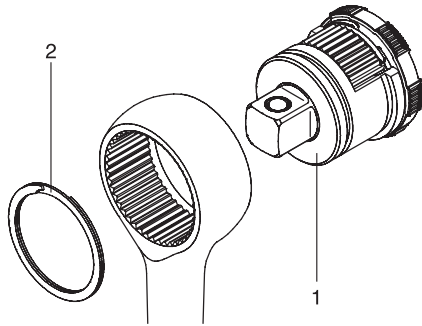

1 Head
2 Retaining Ring

	□	Products	(g)	(pce.)
3752RK	3/8"	3752NJ, 3757, 3776N/P/J	84	1
4752RK	1/2"	4752NJ	140	1