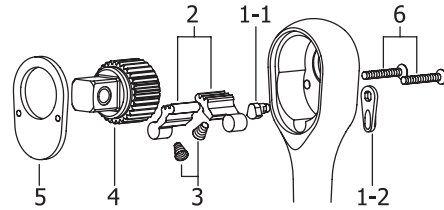

**SPARE PART SETS  
ERSATZTEILSÄTZE  
PIÈCES DE RECHANGE**

Spare Part Sets  
Ersatzteilsätze  
Pièces de rechange

- 1-1 Reversion Cam
- 1-2 Reversion Lever
- 2 Dog
- 3 Spring
- 4 Square Drive
- 5 Cover plate
- 6 Screw

- 1-1 Reversion Cam
- 1-2 Reversion Lever
- 2 Dog
- 3 Spring
- 4 Square Drive
- 5 Cover plate
- 6 Screw

	☑	Products	(g)	(pce.)
2749RK		2749N/P/J	30	1
2753RK	1/4"	2753N/P/J, 2753PS/PSKR, 2753P-160, 2774PS/JS, 2774N/P/J	30	1
2753BRK		2753NB/PB/JB	31	1
2749RK-3/8		2749PS-3/8, 2749N-3/8, 2749P-3/8, 2774PS-3/8, 2774JS-3/8	45	1
3749RK		3749S, 3749N	70	1
3749BRK	3/8"	3749SB	84	1
3753RK		3753N/P/J, 3753SM, 3753P-250, 3774N/P/J, 3774PS, 3774NL/PL/JL	84	1
3753BRK		3753NB/PB/JB, 3753SMB, 3774NB/PB/JB/JBL	76	1
3749SRK-1/2		3749S-1/2	120	1
3749SBRK-1/2		3749SB-1/2	120	1
4749RK	1/2"	4749N-250, 4749N-380, 4749J-380	130	1
4753RK		4753N/P/J, 4753P-410, 4774N/P/J, 4774P-450	130	1
4753BRK		4753NB/PB/JB, 4774NB/PB/JB	130	1
6749RK	3/4"	6749, 6749-1000	580	1
8749RK	1"	8749, 8749-1000	800	1