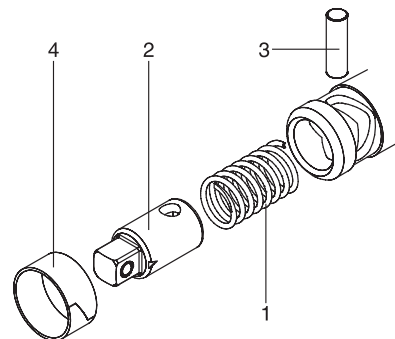

1 Spring
2 Square Drive
3 Pin
4 Retaining Ring

	□	Products	(g)	(pce.)
3112RK	3/8"	3112N	106	1
4112RK	1/2"	4112N	116	1
6112RK	3/4"	6112	445	1