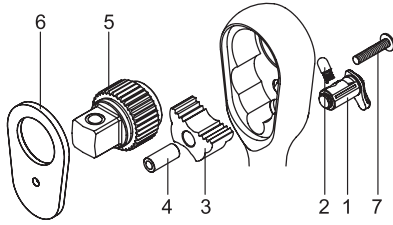

	☑	Products	(g)	(pce.)
4750RK	1/2"	4750N/P/J	130	1
4750BRK		4750NB/PB/JB	130	1

1 Head  
2 Retaining Ring

	□	Products	(g)	(pce.)
3752RK	3/8"	3752NJ, 3757, 3776N/P/J	84	1
4752RK	1/2"	4752NJ	140	1

1 Head  
2 Retaining Ring

	□	Products	(g)	(pce.)
2755RK	1/4"	2755	40	1
3755RK	3/8"	3755	98	1
4755RK	1/2"	4755	137	1
6755RK	3/4"	6755	550	1

1 Head  
2 Ring  
3 Retaining Ring

	□	Products	(g)	(pce.)
6752RK	3/4"	6752	600	1

1 Spring  
2 Square Drive  
3 Pin  
4 Retaining Ring

	□	Products	(g)	(pce.)
3112RK	3/8"	3112N	106	1
4112RK	1/2"	4112N	116	1
6112RK	3/4"	6112	445	1

Spare Part Sets  
Ersatzteilsätze  
Pièces de rechange

- 1 Reversion Lever
- 2 Pin+Spring
- 3 Pawl
- 4 Sleeve
- 5 Square Drive
- 6 Cover Plate
- 7 Screw

- 1 Reversion Lever
- 2 Pin+Spring
- 3 Pawl (Large)
- 4 Pawl (Small)
- 5 Square Drive
- 6 Cover Plate
- 7 Screw

For 36 Tooth

	□	Products	(g)	(pce.)
2725RK-1	1/4"	2725Z, 2725Z-160, 2726Z, 2726Z-160	30	1
2725RK-3/8	3/8"	2725Z-3/8, 2725Z-3/8(L160), 2726Z-3/8, 2726Z-3/8(L160)	45	1
3725RK-1	3/8"	3725Z, 3725ZS, 3725Z-280, 3726Z, 3726ZS, 3726Z-280	50	1
4725RK-1	1/2"	4725Z	120	1