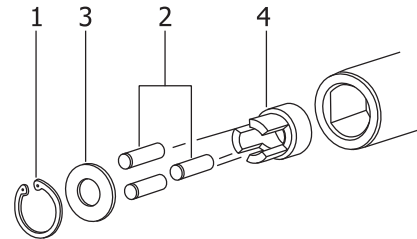

168T (IP)	H (mm)	L (mm)	(g)	(pce.)
6IP(40)	40	110	20	1
8IP(40)	40	110	20	1
10IP(40)	40	110	22	1

SPARE PART

- 1 Pin
- 2 Coil Spring
- 3 Ball
- 4 Square Drive

	□	Products	(g)	(pce.)
2768RK	1/4"	2768N/P/J	40	1

- 1 Pin
- 2 Coil Spring
- 3 Ball
- 4 Square Drive
- 5 Coil Spring
- 6 Plunger

	□	Products	(g)	(pce.)
3768RK		3768N-175/250/300, 3768P-250/380, 3768J-250	40	1
3768ZRK	3/8"	3768Z-250/400	40	1
4768RK		4768N-300/380/450/600, 4768N-380/ 450/600, 4768J-380/450/600, 4781N-450	137	1
4768ZRK	1/2"	4768Z-430	137	1
6768RK	3/4"	6768, 6768-600, 6768-1000	175	1
8768RK	1"	8768, 8768-1000	465	1